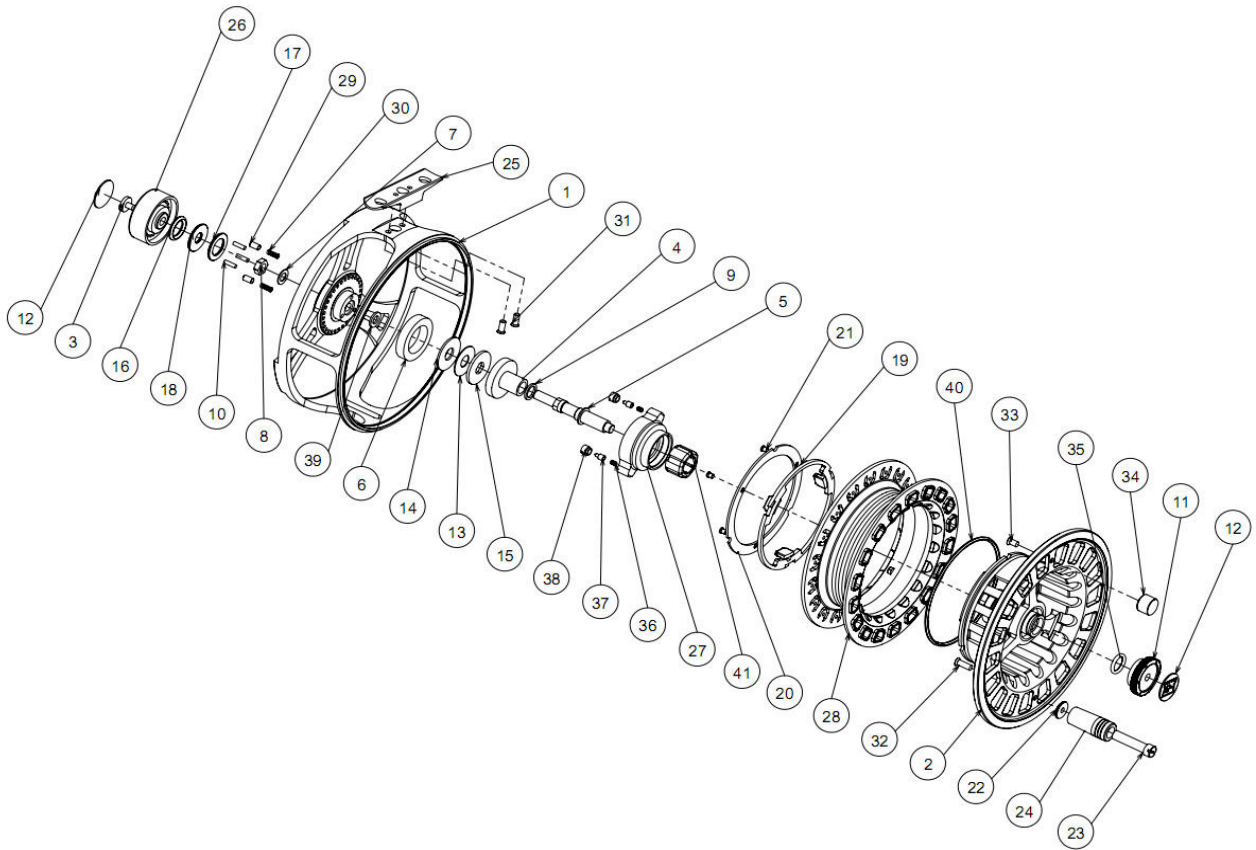

## PARTS LIST FOR HARDY CLS9000

#	DESCRIPTION	QTY	PART NO.		HARDY STYLE NO.	
			9000	9000	9000	9000
1	Frame	1	1365924		N/A	
2	Spool	1	1365925		N/A	
3	Drag Lock Screw	1	1329265		HREUN005SP37	
4	Clutch Body	1	1329250		HREUN005SP23	
5	Spindle	1	1329034		HEUL030SP01	
6	Bearing	1	1329255		HREUN005SP28	
7	Spindle Washer 0.5T	1	1329254		HREUN005SP27	
8	Spindle Locknut	1	1329260		HREUN005SP32	
9	Drag Washer Small	1	1329249		HREUN005SP22	
10	Push Pin	3	1329259		HREUN005SP31	
11	Drum Latch Nut	1	1329051		HEUL040SP13	
12	Badge	2	1329272		HREUN005SP9	
13	Drag Washer Large 2	1	1329252		HREUN005SP25	
14	Key Washer	1	1329253		HREUN005SP26	
15	Drag Washer Large 2	1	1329251		HREUN005SP24	
16	Drag O-Ring	1	1329263		HREUN005SP35	
17	Push Pin Plate 1	1	1329261		HREUN005SP33	
18	Push Pin Plate 2	1	1329262		HREUN005SP34	
19	Locking Ring	1	1329058		HEUL040SP20	
20	Locking Ring Cover Plate	1	1329059		HEUL040SP21	
21	Locking Ring Screw	3	1329060		HEUL040SP22	
22	Handle Cup	1	1329038		HEUL030SP05	
23	Handle Wire	1	1329037		HEUL030SP04	
24	Handle Knob Large	1	1329036		HEUL030SP03	
25	Reel Foot	1	1329039		HEUL040SP01	
26	Regulator Button	1	1329035		HEUL030SP02	
27	Clutch Retaining Nut	1	1329027		HEUD050SP01	
28	Cassette Spool	1	1327993		HSUL030	
29	Drag Click Pin	2	1329258		HREUN005SP30	
30	Drag Click Spring	2	1329256		HREUN005SP29	
31	Reel Foot Screw	2	1329026		HEUD010SP11	
32	Handle Screw	1	1329236		HREUN005SP10	

#	DESCRIPTION	QTY	PART NO.		HARDY STYLE NO.	
			9000	9000	9000	9000
33	Balance Screw	1	1329241		HREUN005SP15	
34	Counter Balance	1	1329240		HREUN005SP14	
35	Latch O-Ring	1	1329024		HEUD010SP09	
36	Spool Click Spring	2	1329244		HREUN005SP18	
37	Spool Click Pin	2	1329245		HREUN005SP19	
38	Spool Clicker Nut	2	1329247		HREUN005SP20	
39	Spindle Washer 1T	1	1366076		N/A	
40	Locking Ring O-Ring	1	1329057		HEUL040SP19	
41	One Way Clutch	1	1329242		HREUN005SP16	

Reel Part Numbers: CLS 9000, 1327328, HEUL030.

22 00      Drawn: 20-8-14

Drawing Version: 34-13133-00